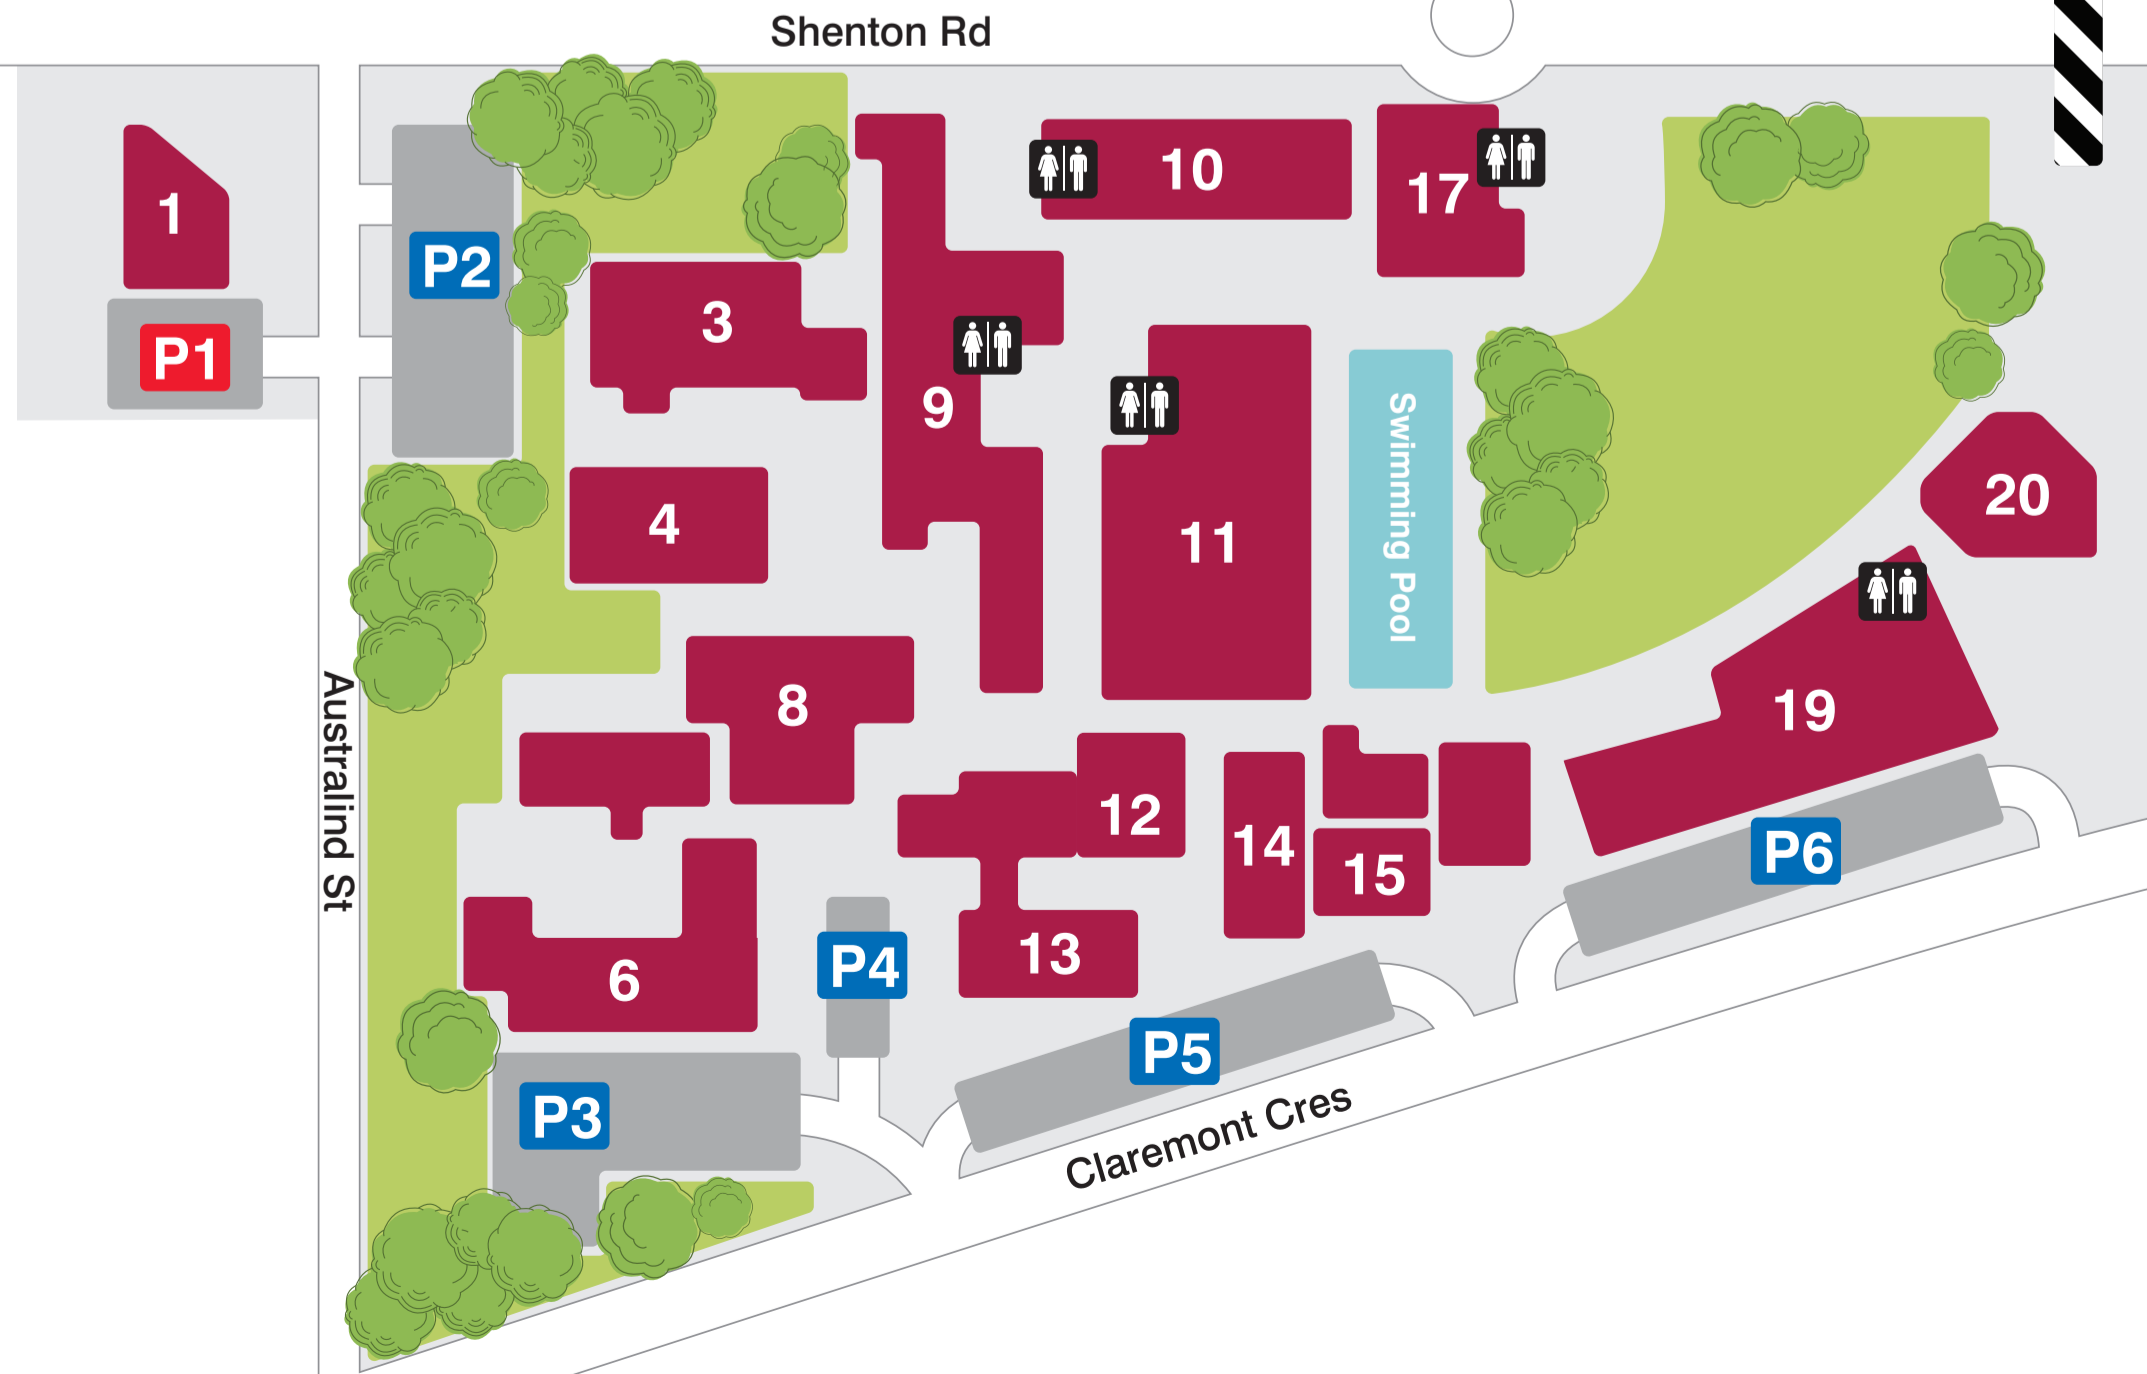

# Scotch College Campus Map

Archives – Campbell House	1	Library (SS)	8
Art Centre (JS)	35	Library/Gallery (JS/MS)	29
Art/Design & Tech (MS)	25	MacKellar Hall	27
Bunning Resource Centre	8	Marketing – Campbell House	1
Canteen (MS)	25	Medical Centre	22
Canteen (SS)	17	Memorial Hall and Scotch Heritage Centre	10
Chapel	20	Middle School Reception	23
Dickinson Centre	11	Music (MS)	27
Dining Room/Annexe	34	Music (SS)	17
Early Learning Centre	46	Old Scotch Collegians – Campbell House	1
Facilities Workshops	53	Performing Arts (JS)	26
Food Design (MS)	24	Pipe Band (MS)	24
Food Design (SS)	15	Pipe Band (SS)	17
Foundation Theatre	12	Residential Life (Y7-8)	36
Gooch Pavillion	50	Residential Life (Y9)	31
Gymnasium – Physical Education Centre	11	Residential Life (Y10-12)	28
Information & Learning Technology (ILT)	8	Science, Design & Tech	19
Junior School Reception	33	Senior School Reception – Collegians House	3
Kennedy Block	6	The Residence	4
Languages (MS)	24	Uniform Shop – Royce House	30
Languages (SS)	6		

Public Parking	P	Junior School (JS)	
Staff Parking	P	Middle School (MS)	
Underpass		Senior School (SS)	
Roads		Residential Life	
Grassed Areas		Other Facilities	

Swanbourne Train Station

0 51 100m